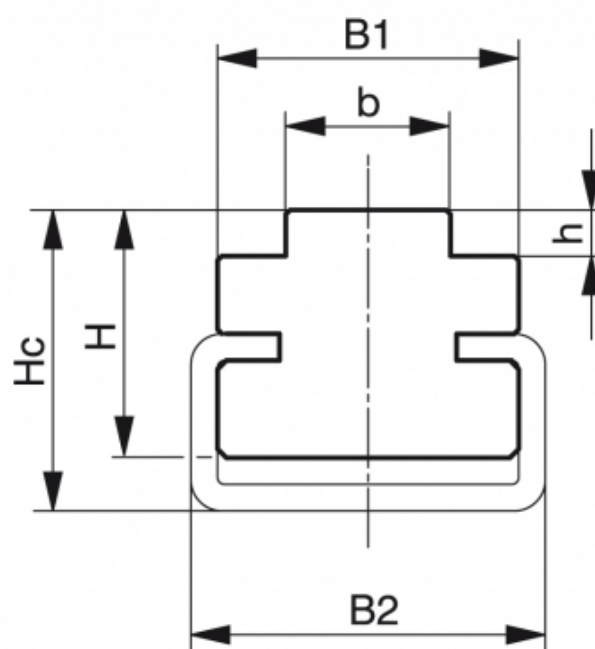

Data Sheet

Article number: 617221210015

Description: Sliding guides CT 06B-1 green
Fits C3 profile, L=2000

Measures

b	= 5.4
B1	= 17
B2	= 20
H	= 14
h	= 1,5
Hc	= 17
Profile	= C3